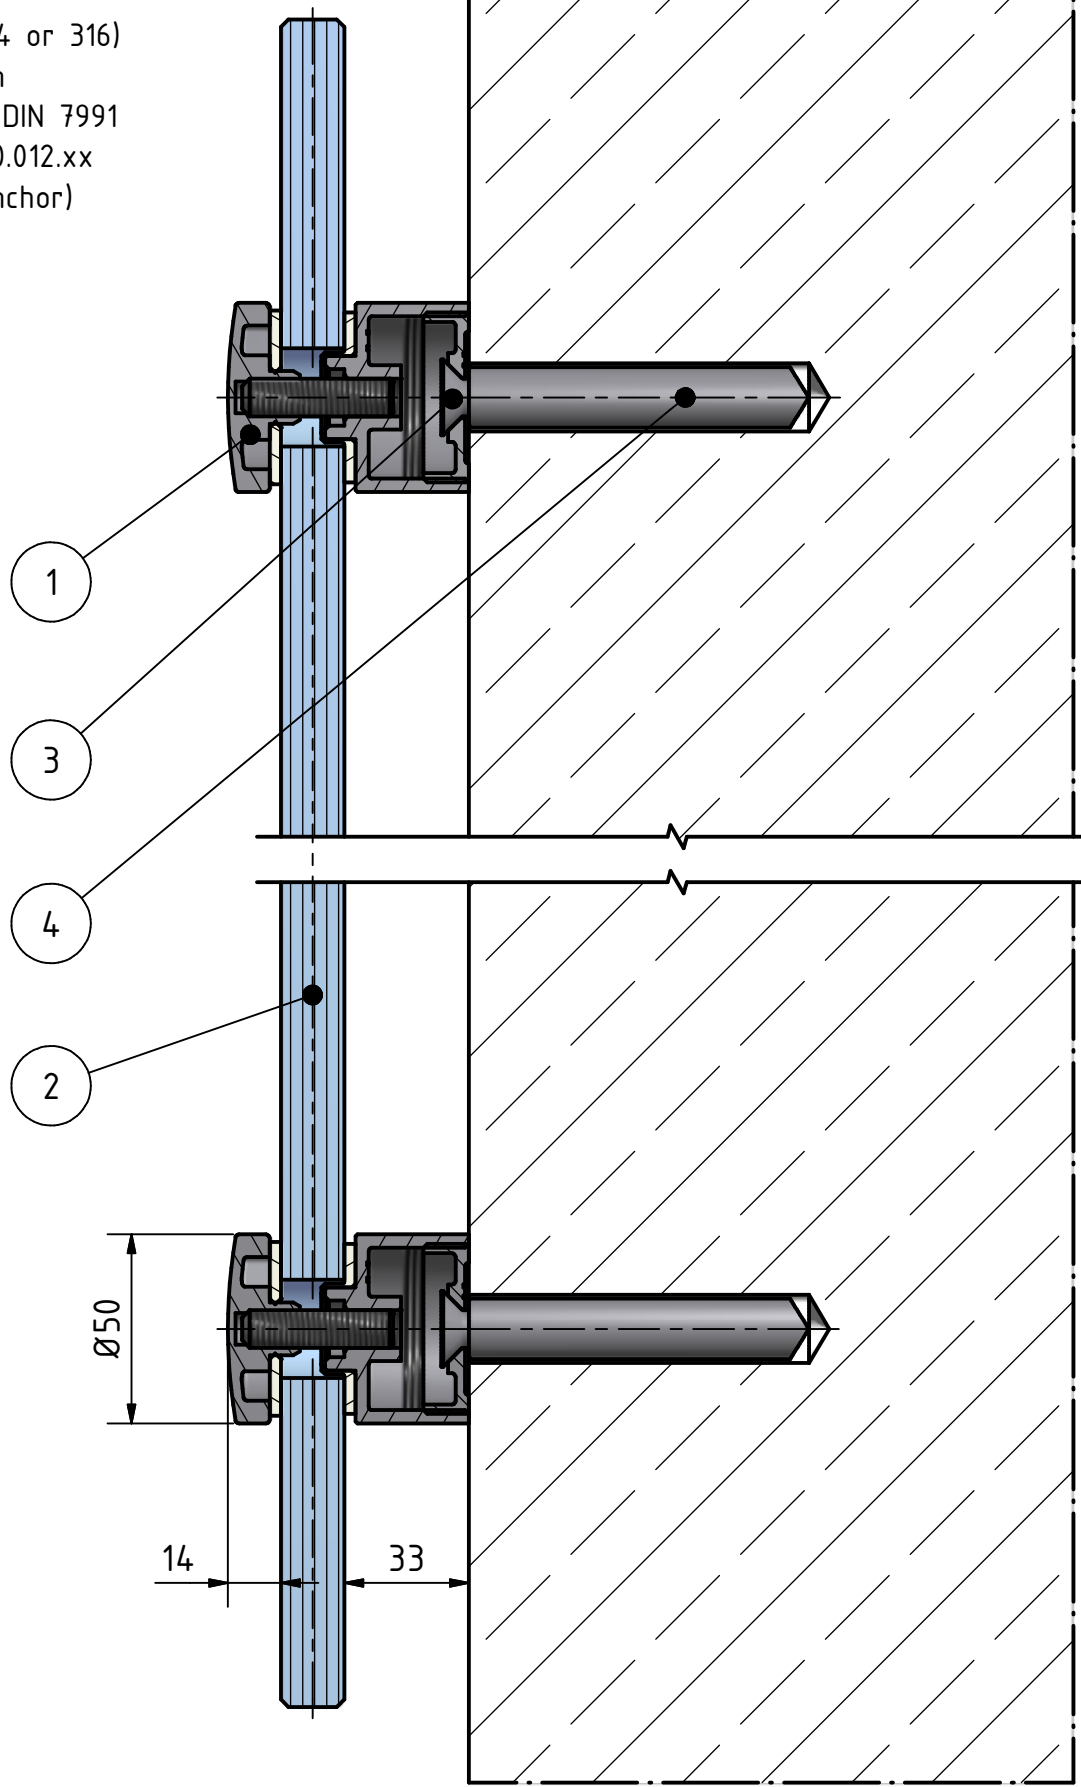

1. glass adapter (304 or 316)
2. glass 8mm - 18mm
3. screw M10x30mm, DIN 7991
4. anchor no. 19.4510.012.xx  
(or comparable anchor)

Article: Easy Glass point glass adapters MOD: 0749	Drawn: MB	This drawing and design are the sole property of Q-railing Europe GmbH & Co. KG. Any reproduction in part or as a whole and forwarding to unauthorised third parties without the permission of Q-railing is prohibited.
	Date: 12.01.2012	
Project: fascia mount      Detail: 0749-001	Edited: YP	
	Date: 29.05.2012	
Scale: 1:2	Your choice in railing systems	